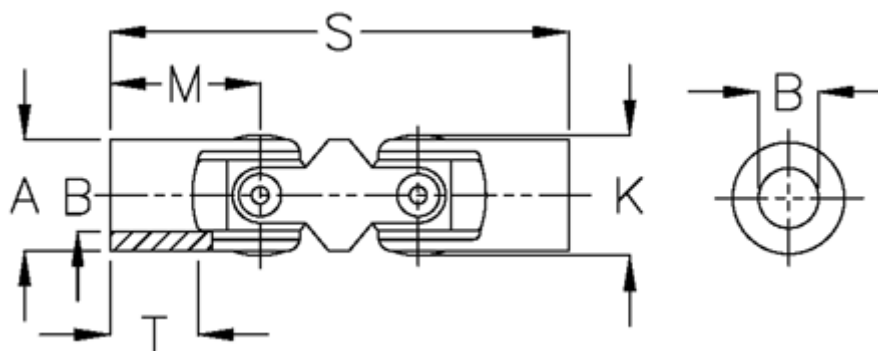

Data Sheet

Article number: 07720300

Description: Double cross joint w/slide bearing
0.720.300

Measures

A	= 20
B H7	= 12
K	= 21.5
M	= 31
MD max N m	= 20
s	= 88
T	= 18